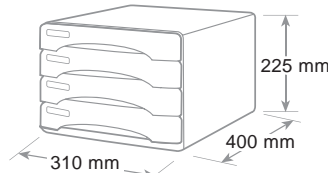

Dimensione - Size - Dimension

cassetti opachi - mat drawers - tiroirs opaques

ref.	colore/color/couleur	8003438...	pz/pcs
13P 4P N	nero / black / noir	...713438	1
13P 4P A	blu / blue / blue	...713445	1
13P 4P GR	grigio / grey / gris	...713421	1

cassetti trasparenti - transparent drawers - tiroirs transparentes

TR 13P 4P BL	azzurro / light blue / bleu clair	...723444	1
TR 13P 4P V	verde / green / vert	...723420	1