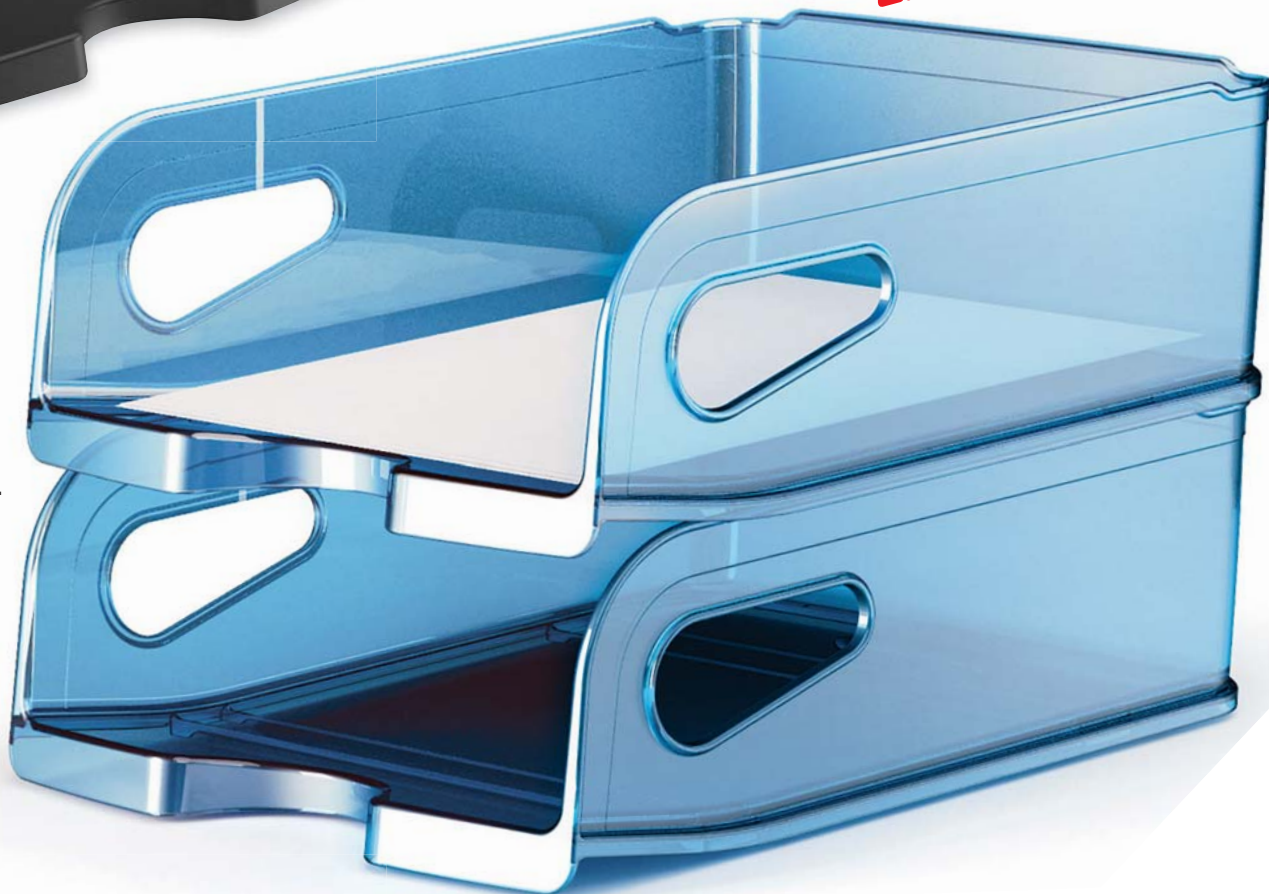

mod. **MAXI**

EXTRA STRONG

ref. 18MAX...

Portacorrispondenza mod. MAXI
Letter tray - Corbeille à courrier

Molto robusto e resistente. Doppia altezza per alloggiare corrispondenza, cartelle o piccoli pacchi. Impugnature laterali. Per fogli formato A4 fino a cm 23 x 32. Sovrapponibile diritto o a scalare. Ampia apertura frontale che facilita l'accesso ai documenti anche quando sono impilati.

Very robust and durable. Double height to accommodate correspondence, folders or small packages. Side grips. For A4 sheets up to 23 x 32 cm. Stackable in vertical or degrading. Wide front opening that facilitates access to documents even when stacked.

Très robuste et durable. Double hauteur pour la correspondance, les dossiers ou les petits colis. Poignées latérales. Pour les feuilles A4 jusqu'à 23 x 32 cm, empilables en vertical ou à échelle. Large ouverture frontale facilitant l'accès aux documents même empilés.

MAXI
cm.11