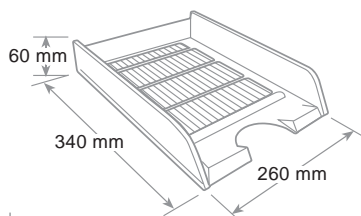

Dimensione - Size - Dimension