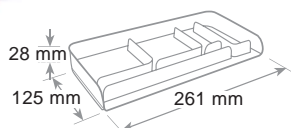

Bacinella portaogetti Mydesk Desk organizer - Plumier de bureau

Divisori interni per organizzare gli accessori di cancelleria. La basetta è sovrapponibile al portacorrispondenza Mydesk. Fornita senza gli accessori di cancelleria raffigurati.

Internal dividers designed to contain stationery accessories. The organizer can be stacked on the letter tray My desk. Supplied without the stationery accessories shown in the photo.

Compartiments pour organiser les accessoires de papeterie. Le plumier est superposable à la corbeille a courrier Mydesk. Livré sans accessoires de papeterie représentés.